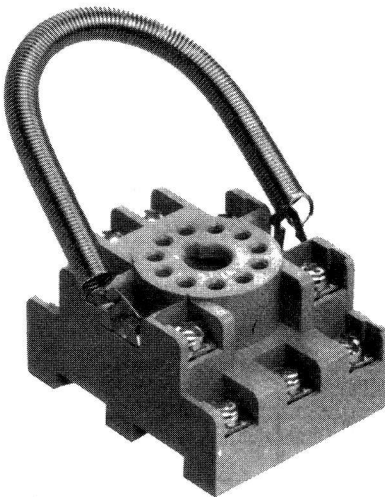

60SFA201 Clips ONLY
Shown Assembled in Socket
2 Required Per Socket

Hold Down Spring
Part Number Varies In Size Only
Refer to Relay Listing for correct part number.

60SH3B05F1	60SY2S02F1
60SH4B02F1	60SY4S02F1
60SR2P51F1	60SY4S51F1
60SR3B02F1	

Z-100071 Hold Down Spring ONLY
Shown Assembled in Socket

2014-0020 Mounting Kit
For Stud Mount Relays